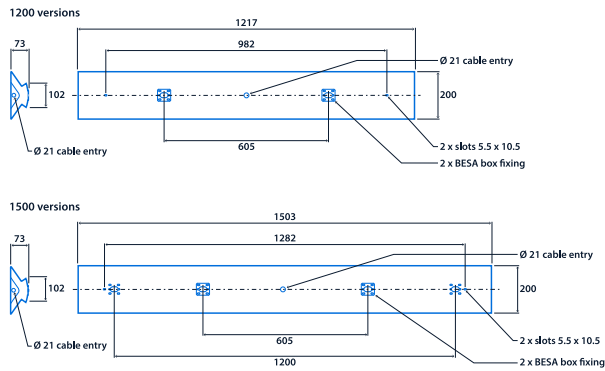

LED characteristics

CRI	80+	Colour temperature	4000 K
Rated life (hours)	90 K - L80/B10		

Compliance

UKCA	Yes	CE	Yes
Energy efficiency class	This product contains a light source of energy efficiency class B	SmartScan wireless standards compliance	Europe: EN 300 220-1 V2.4.1/ EN 301 489-3 V1.6.1. Australasia: ACMA 2014 Radio Communication Standard 2014. Thorlux Patented Wireless Technology - GB2575724

Dimensions

View the range

Information is correct as of 29-Oct-2024, however must not be interpreted as a guarantee of individual product performance and/or characteristics. We reserve the right to alter specifications and designs without prior notice.