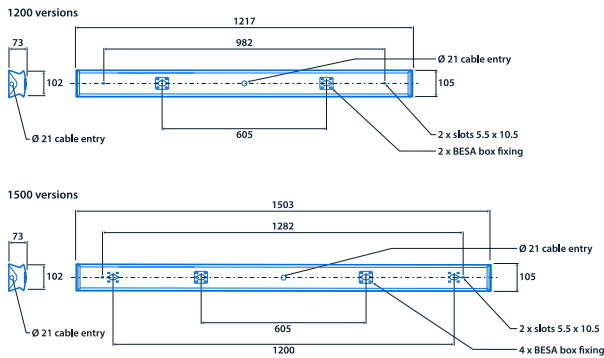

LED characteristics

CRI	80+	Colour temperature	4000 K
Rated life (hours)	90 K - L80/B10		

Compliance

UKCA	Yes	CE	Yes
Energy efficiency class	This product contains a light source of energy efficiency class B	SmartScan wireless standards compliance	Europe: EN 300 220-1 V2.4.1/ EN 301 489-3 V1.6.1. Australasia: ACMA 2014 Radio Communication Standard 2014. Thorlux Patented Wireless Technology - GB2575724

Dimensions

View the range

Information is correct as of 29-Oct-2024, however must not be interpreted as a guarantee of individual product performance and/or characteristics. We reserve the right to alter specifications and designs without prior notice.