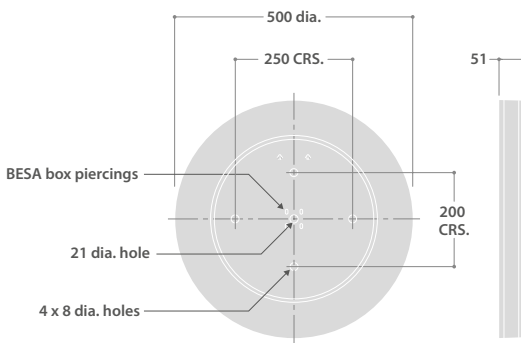

# Illuminated Halo Effect

Light is directed back onto the wall for an enhanced visual appearance.

## DIMENSIONS

## PHOTOMETRIC GUIDE

Luminaire Lumen Output:  
10W = 1665lm  
17W = 2705lm  
24W = 3685lm

Smart version

CIRCULAR SURFACE MOUNTED LUMINAIRES WITH EXCELLENT LATERAL DISTRIBUTION

SPECIFICATION

- Spun steel gear tray finished full polyester, non-yellowing white
- Sealed light engine assembly comprising of clear fire-retardant polycarbonate cover, moulded reflector and white trim
- Low profile unobtrusive design
- Wipe clean surface, no dust traps
- Excellent lateral light distribution - suitable for stairwells
- Tool free access (option to lock cover using locking screw supplied)
- Indirect light source, extremely low glare and high visual comfort
- Smart versions with intelligent lighting control - integrated Smart Sensor
- SmartScan wireless technology removes the need for control cabling. Ideal for retro-fit
- Fitted with 4000K LEDs

RANGE

	LED	CAT. No.	APPROX. kg	CIRCUIT
SMART	10W	<b>OV 19280</b>	3.9	D/SS
	17W	<b>OV 19281</b>	3.9	D/SS
	24W	<b>OV 19282</b>	3.9	D/SS
STANDARD	10W	<b>OV 19283</b>	3.8	L/A
	17W	<b>OV 19284</b>	3.8	L/A
	24W	<b>OV 19285</b>	3.8	L/A