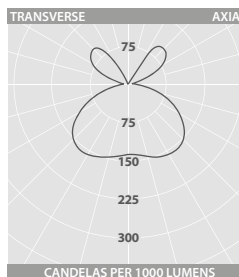

# Illuminated Halo Effect

Light is directed back onto the wall for an enhanced visual appearance.

## DIMENSIONS

## PHOTOMETRIC GUIDE

Luminaire Lumen Output:  
10W = 1665lm  
17W = 2705lm  
24W = 3685lm

Smart version

CIRCULAR SURFACE MOUNTED LUMINAIRES WITH EXCELLENT LATERAL DISTRIBUTION

SPECIFICATION

- Spun steel gear tray finished full polyester, non-yellowing white
- Sealed light engine assembly comprising of clear fire-retardant polycarbonate cover, moulded reflector and white trim
- Low profile unobtrusive design
- Wipe clean surface, no dust traps
- Excellent lateral light distribution - suitable for stairwells
- Tool free access (option to lock cover using locking screw supplied)
- Indirect light source, extremely low glare and high visual comfort
- Smart versions with intelligent lighting control - integrated Smart Sensor
- SmartScan wireless technology removes the need for control cabling. Ideal for retro-fit
- Fitted with 4000K LEDs