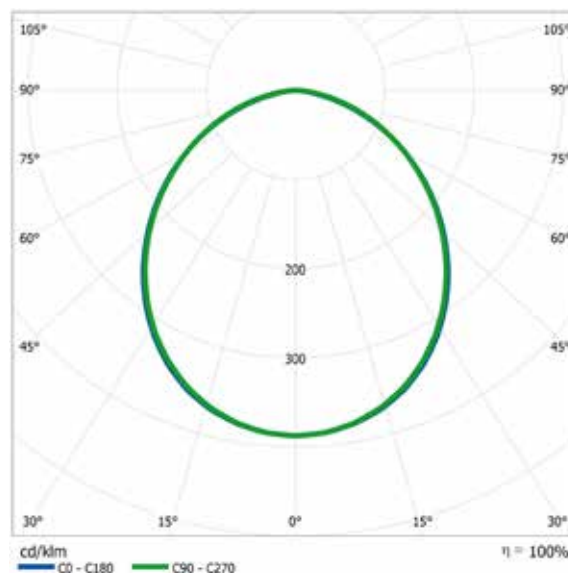

The luminaires are through wired and they can be attached together with a special fastener. The replacing of the old T5/T8 fluorescent tube luminaires can be often done using the existing wiring.

| | |
|--|--|
| Housing: | Extruded aluminum profile, painted white (RAL9010) |
| Light cover: | Satin polycarbonate |
| Housing classification: | IP44 |
| Temperature range: | Designed for ambient temperatures from -40°C ... +45°C |
| Maintenance free luminaire usage life: | L90B10 30 000 h L80B10 60 000 h |
| Control: | DALI control available. |
| Input voltage: | 230 VAC (195,5-253 VAC) |
| Input frequency: | 50/60 Hz |
| Power Factor (PF) typical: | >0,95 |
| System power [W]: | 78 W |
| Current [A]: | 0,35 A (230 VAC) |
| Luminous flux [lm]: | 7850 lm (Saloa 15 e) 7150 lm (Saloa 15 f) |
| Standard light color: | 4000 K |
| Color Rendering index (CRI): | >80 R _a (85 R _a typical) |
| Luminaire luminous efficacy typical* | 101 lm/W (Saloa 15 e) 92 lm/W (Saloa 15 f) |
| Flicker Index: | 0,07 |
| Weight: | 4,0 kg |
| Dimensions (LxWxH): | 1516 x 117 x 88 mm (Saloa e) 1516 x 117 x 73 mm (Saloa f) |
| Standard installation height: | 3-5 m |
| Guarantee: | 5 years |

*Values shown are nominal values and are subject to +/- 10 % tolerance. For latest values, ask for light distribution files.

SALOA – Light distribution

SALOA 15 e

SALOA 15 f

EASY LED - THE BRIGHTEST CHOICE