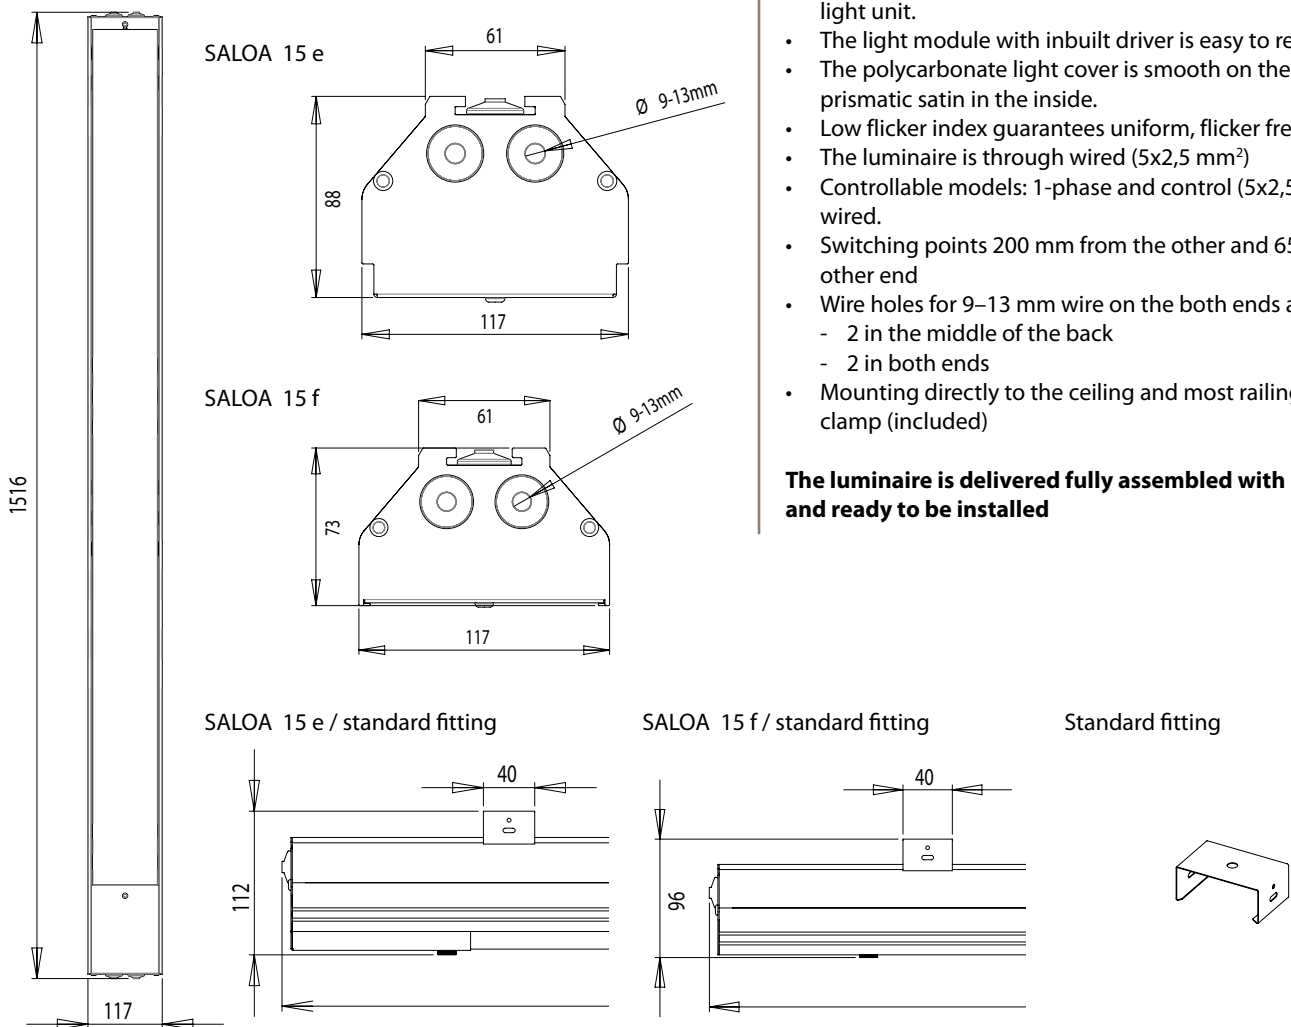

Saloa is suitable for every use

Thanks to the bright and even light, the Easy LED Saloa can be installed where ever fluorescent tubes are used nowadays. The durable construction and long maintenance free life span allow Saloa to be installed in various environments.

Economical and durable

Saloa is built in a through wired white aluminum housing and the light module is protected by a tough polycarbonate cover. The effective but efficient Saloa has a maintenance free usage life of over 60 000 hours, which makes it economical to use. The light module can be changed by user, making Saloa also easy to update.

Two models for different lighting needs

Saloa has a sleek modern design and fits in any environment. The luminaire is available in a higher e- and a recessed f-models. The higher model casts some light to the sides whereas the flatter lights only downwards.

Other:

- The luminaire is available in both higher (e) and recessed (f) light unit.
- The light module with inbuilt driver is easy to replace.
- The polycarbonate light cover is smooth on the outside and prismatic satin in the inside.
- Low flicker index guarantees uniform, flicker free light.
- The luminaire is through wired (5x2,5 mm²)
- Controllable models: 1-phase and control (5x2,5 mm²) through wired.
- Switching points 200 mm from the other and 65 mm from the other end
- Wire holes for 9–13 mm wire on the both ends and back
  - 2 in the middle of the back
  - 2 in both ends
- Mounting directly to the ceiling and most railings with a spring clamp (included)

The luminaire is delivered fully assembled with light module and ready to be installed