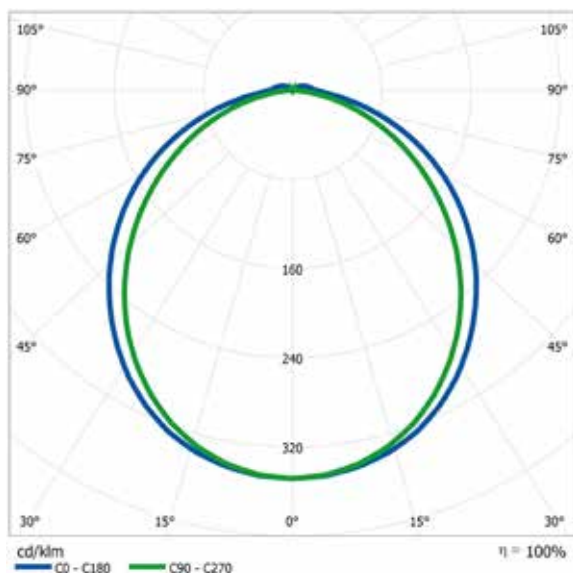

The luminaires are through wired and they can be attached together with a special fastener. The replacing of the old T5/T8 fluorescent tube luminaires can be often done using the existing wiring.

| | |
|--|--|
| Housing: | Extruded aluminum profile, painted white (RAL9010) |
| Light cover: | Satin polycarbonate |
| Housing classification: | IP44 |
| Temperature range: | Designed for ambient temperatures from -40°C ... +45°C |
| Maintenance free luminaire usage life: | L90B10 30 000 h L80B10 60 000 h |
| Control: | DALI control available. |
| Input voltage: | 230 VAC (195,5-253 VAC) |
| Input frequency: | 50/60 Hz |
| Power Factor (PF) typical: | >0,95 |
| System power [W]: | 78 W |
| Current [A]: | 0,35 A (230 VAC) |
| Luminous flux [lm]: | 7850 lm (Saloa 15 e) 7150 lm (Saloa 15 f) |
| Standard light color: | 4000 K |
| Color Rendering index (CRI): | >80 R _a (85 R _a typical) |
| Luminaire luminous efficacy typical* | 101 lm/W (Saloa 15 e) 92 lm/W (Saloa 15 f) |
| Flicker Index: | 0,07 |
| Weight: | 4,0 kg |
| Dimensions (LxWxH): | 1516 x 117 x 88 mm (Saloa e) 1516 x 117 x 73 mm (Saloa f) |
| Standard installation height: | 3-5 m |
| Guarantee: | 5 years |

*Values shown are nominal values and are subject to +/- 10 % tolerance. For latest values, ask for light distribution files.

SALOA – Light distribution

SALOA 15 e

SALOA 15 f

EASY LED - THE BRIGHTEST CHOICE